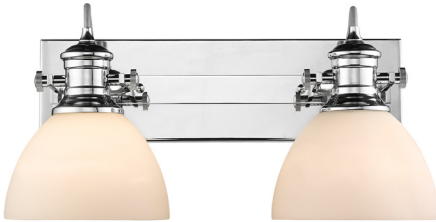

JOB NAME _____

JOB TYPE _____

COMMENTS _____

HINES

3118-BA2 CH-OP

UPC: 844375045811

2 Light Bath Vanity

Offered in two smooth finishes, with two glass options, Hines is suitable for a variety of decors. The transitional style is a marriage of traditional silhouettes with modern finishes. The black and chrome fixtures are paired with opal or seeded glass shades. This 2 light bath vanity is UL approved damp locations.

Fixture Finish:	Chrome	
Glass/Shade Finish:	Opal Glass	
Materials:	Steel	Glass
Fixture Width:	17.875"	45.4025cm
Fixture Height:	8.375"	21.27cm
Fixture Extension	8.25"	20.96cm
Glass Diameter:	6.875"	17.4625cm
Glass Height:	4.75"	12.065cm
Canopy Backplate Dimensions:	16.125"W x 4.625"H x 0.875"E	40.96cmW x 11.75cmH x 2.22cmE
Chain:	NA	NA
Rod:	NA	NA
Wire:	8"	20.32cm
Bulb Type:	Incandescent, Type A	Bulbs Not Included
Wattage:	2 x 60W(M)	
Voltage:	120	
Install Position:	Not Reversible	
Approved Location:	Damp Location	

Also Available

3118-BA2 CH-SD

3118-BA2 BLK-OP

3118-BA1 CH-OP